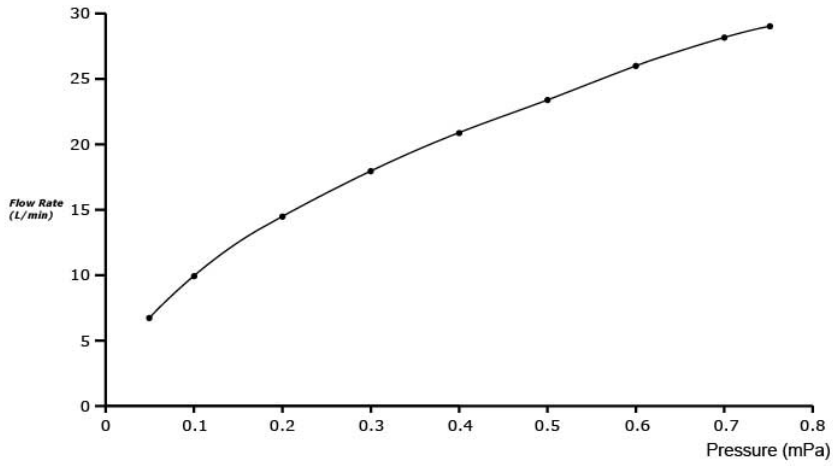

ZN Series
Floor-Standing Bath & Shower Set

Features

- Design Concept is Gorgeous and Organic
- 1 mode function hand shower (Round Shape, Comfort Wave)

Specifications

Material: Brass (Faucet)
Brass (Hand Shower)

Water Pressure: 0.05MPa~1.0MPa

Parts description

- **TBP01301A**
Floor-Standing Bath & Shower Set
- **TBN01105B**
Floor Standing Bathtub Filler Base

Colors

TBP01301A #BN (Brushed Nickel)
TBP01301A #PC (Polished Chrome)

Flow Rate

TBP01301A /
TBN01105B

Spout

Flow Rate

TBP01301A /
TBN01105B

Hand Shower