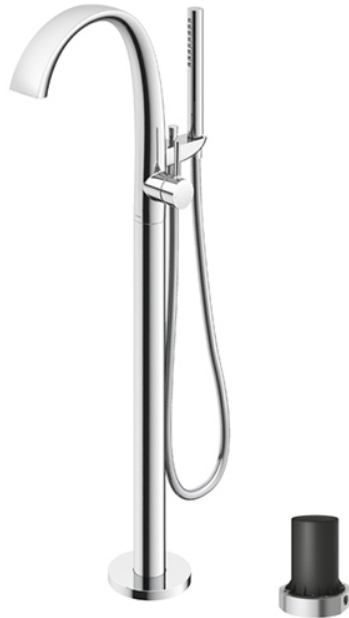

ZN Series
Floor-Standing Bath & Shower Set

Features

- Design Concept is Gorgeous and Organic
- 1 mode function hand shower (Round Shape, Comfort Wave)

Specifications

Material: Brass (Faucet)
Brass (Hand Shower)

Water Pressure: 0.05MPa~1.0MPa

Parts description

- **TBP01301A**
Floor-Standing Bath & Shower Set
- **TBN01105B**
Floor Standing Bathtub Filler Base

Colors

TBP01301A #BN (Brushed Nickel)
TBP01301A #PC (Polished Chrome)

Flow Rate

TBP01301A /
TBN01105B

Spout

Flow Rate

TBP01301A /
TBN01105B

Hand Shower