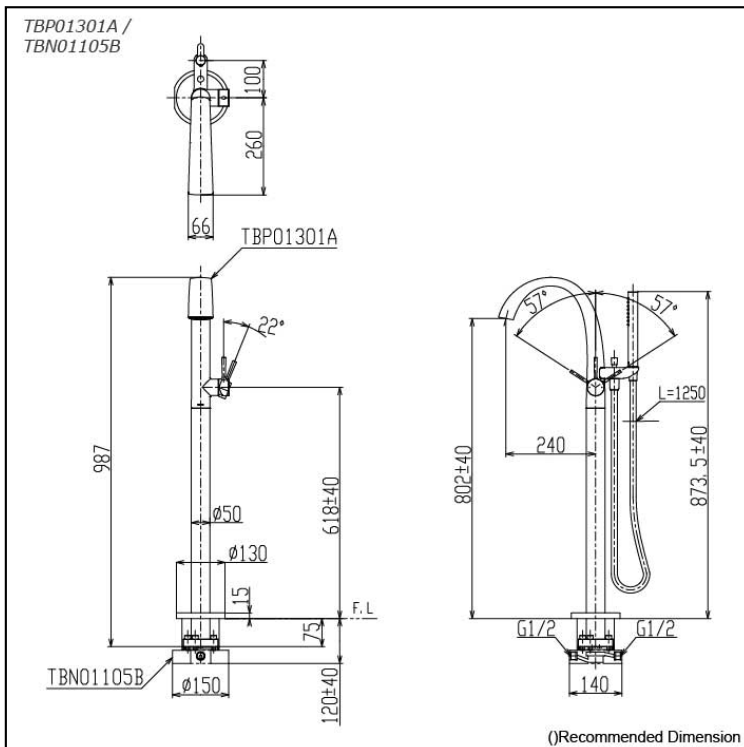

ZN Series
Floor-Standing Bath & Shower Set

Features

- Design Concept is Gorgeous and Organic
- 1 mode function hand shower (Round Shape, Comfort Wave)

Specifications

Material: Brass (Faucet)
Brass (Hand Shower)

Water Pressure: 0.05MPa~1.0MPa

Parts description

- **TBP01301A**
Floor-Standing Bath & Shower Set
- **TBN01105B**
Floor Standing Bathtub Filler Base

Colors

TBP01301A #BN (Brushed Nickel)
TBP01301A #PC (Polished Chrome)

Flow Rate

TBP01301A /
TBN01105B

Spout

Flow Rate

TBP01301A /
TBN01105B

Hand Shower