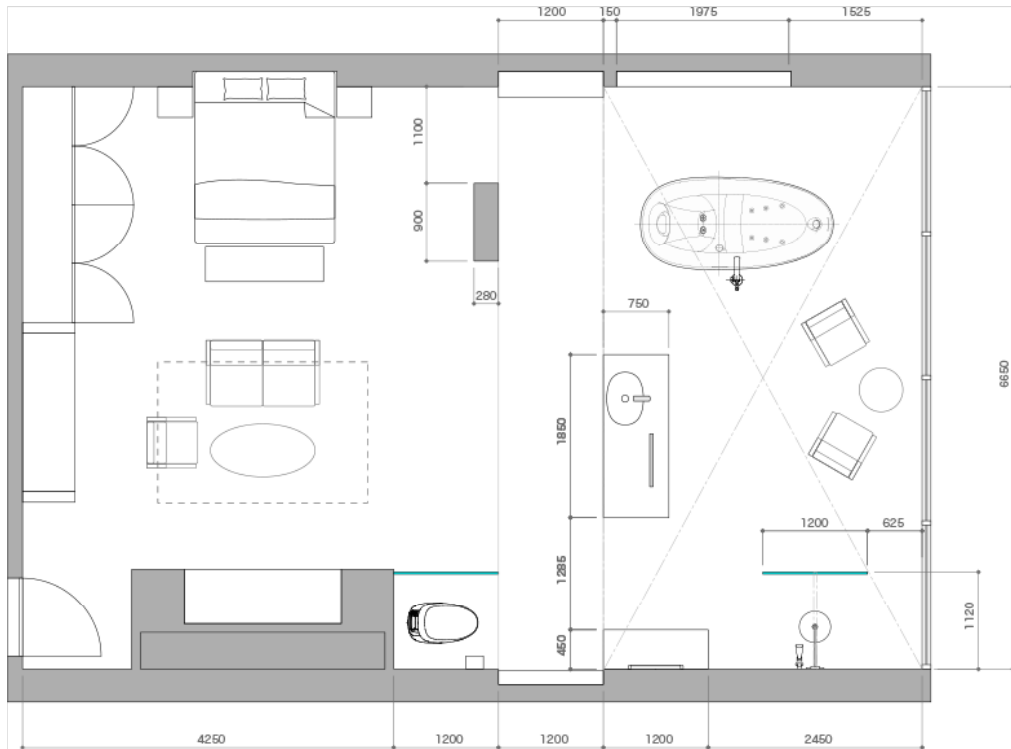

# PLAN03: Exclusive yours

"Gratification" by releasing yourself , at the space floating on the skyscraper,

# TOTO

Copyright © TOTO LTD. All Rights Reserved. 2017.10

	Photo	Item Name	Item Code
Toilet		INTEGRATED TOILET NEOREST NX	CS900B
		ACCESSORIES PAPER HOLDER	YH902C
Washbasin		AUTO FAUCET	TLP01701
		WASHBASIN VESSEL TYPE	LW4724
		ACCESSORIES TOWEL BAR	YT902S6C#BN
Bath		FLOTATION TUB	PJYD2200LPWE
		FAUCET Floor-standing Bath & Shower Set	TBP01301 TBN01105B
Shower		2 Mode Fixed Shower Head(Wall Type)φ300mm	TBW01005B#BN
		1 Mode Hand Shower	TBW02017B#BN
		3 Way Diverter	TBV02105B#BN TBN01001B
		Thermostat Controller	TBV02402B#BN TBN01001B