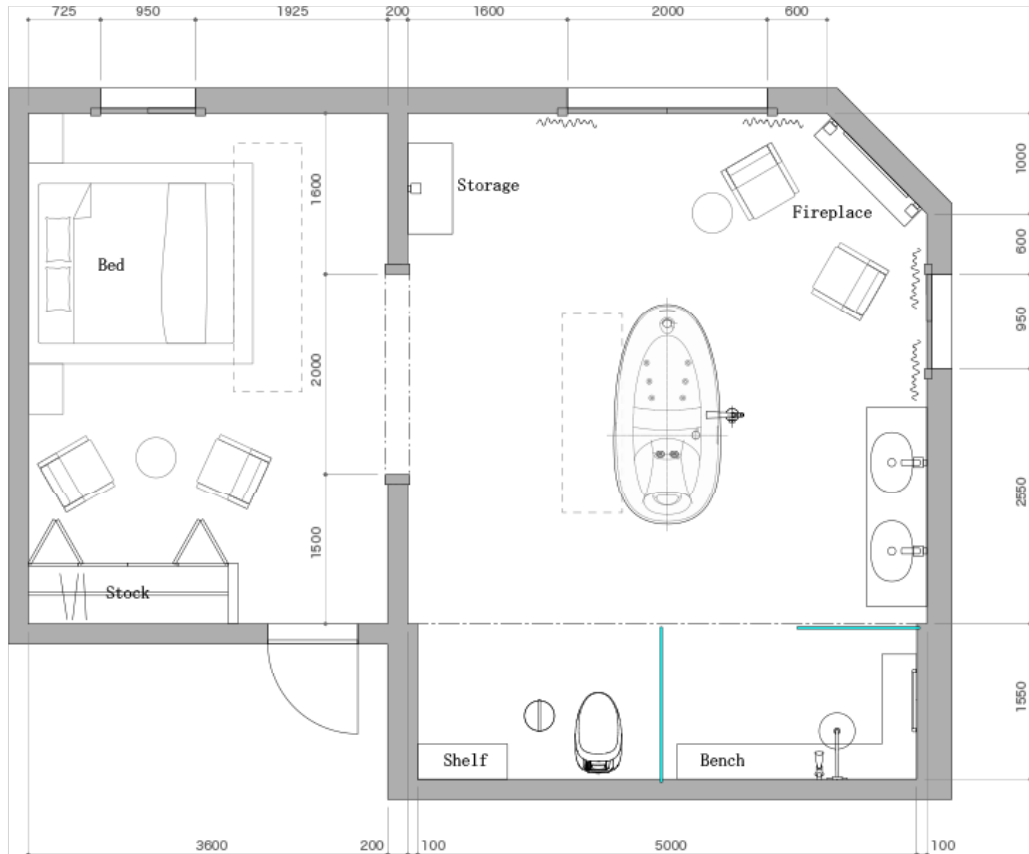

# TOTO

Copyright © TOTO LTD. All Rights Reserved. 2017.10

	Photo	Item Name	Item Code
Toilet		INTEGRATED TOILET NEOREST NX	CS900B
		ACCESORIES PAPER HOLDER (STAND TYPE)	YH63D
Washbasin		AUTO FAUCET	TLP01701
		WASHBASIN VESSEL TYPE	LW4724
		ACCESORIES TOWEL BAR	YT902S6C#BN
Bath		FLOTATION TUB	PJYD2200LPWE
		FAUCET Floor-standing Bath & Shower Set	TBP01301 TBN01105B
Shower		2 Mode Fixed Shower Head(Wall Type)φ300mm	TBW01005B#BN
		1 Mode Hand Shower	TBW02017B#BN
		3 Way Diverter	TBV02105B#BN TBN01001B
		Thermostat Controller	TBV02402B#BN TBN01001B